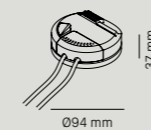

Acesorios Accessories

2400
9416

Properties

Satin triplex opal blown glass diffuser shade. Upper and lower supports of the screen in injected zamak. Matt black lacquer finish (RAL 9005). Interior support for lamp holder G9 (x2) made of injected zamak. Steel tube and base. Matt black lacquer finishes (RAL 9005). Air switch included in the 2-meter cable. Possibility of adapting aerial dimmer.

Código Code	Acabados Finishes	Precio Price

2400	Dimmer Aéreo / Aerial dimmer	47,03 €
9416	Repuesto dimmer / Spare dimmer	69,68 €